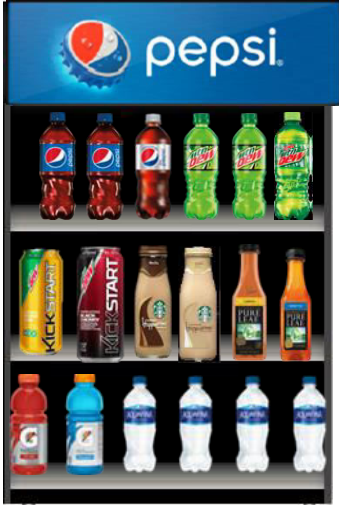

Pepsi Countertop Cooler Options

6 or 7 Cubic Foot
21 1/4" W x 25" D x 37 3/4" H
2 Flat Wire Shelves = 96 Bottles

Core Assortment--Pepsi Cooler <i>Countertop</i>		Hydration Cooler <i>Countertop</i>		Hello Goodness Cooler <i>Countertop</i>	
Shelf 1		Shelf 1		Shelf 1	
Pepsi	PET	Pepsi	PET	Kick Start Hydrating Boost	Can
Pepsi	PET	Pepsi	PET	Kick Start Hydrating Boost	Can
Diet Pepsi	PET	Diet Pepsi	PET	IZZE Fusions - Lemon Lime	Can
Mountain Dew	PET	Mountain Dew	PET	IZZE Fusions - Orange Mango	Can
Mountain Dew	PET	Mountain Dew	PET	Aquafina Sparkling - Mango Pineapple	Can
Diet Mountain Dew	PET	Diet Mountain Dew	PET	Aquafina Sparkling - Black Cherry Dragonfruit	Can
Shelf 2		Shelf 2		Shelf 2	
Mt. Dew KickStart Orange Citrus	Can	Pure Leaf	PET	Starbucks Black Iced Coffee Unsweetened	Glass
Mt. Dew KickStart Black Cherry	Can	Kick Start Hydrating Boost	Can	Starbucks Low Calorie Iced Coffee	Glass
Frappuccino Mocha	Glass	IZZE Fusions - Lemon Lime	Can	Pure Leaf Iced Tea - Lemon	PET
Frappuccino Vanilla	Glass	IZZE Fusions - Orange Mango	Can	Pure Leaf Iced Tea - Lemon	PET
Pure Leaf Iced Tea - Lemon	PET	Aquafina Sparkling - Mango Pineapple	Can	Pure Leaf Iced Tea- Sweet Tea	PET
Pure Leaf Iced Tea- Sweet Tea	PET	Aquafina Sparkling - Black Cherry Dragonfruit	Can	Pure Leaf Iced Tea- Sweet Tea	PET
Shelf 3		Shelf 3		Shelf 3	
Gatorade Fruit Punch 20 oz	PET	Gatorade Fruit Punch 20 oz	PET	Gatorade Fruit Punch 20 oz	PET
Gatorade Cool Blue 20 oz	PET	Gatorade Cool Blue 20 oz	PET	Gatorade Cool Blue 20 oz	PET
Aquafina	PET	Aquafina	PET	Aquafina	PET